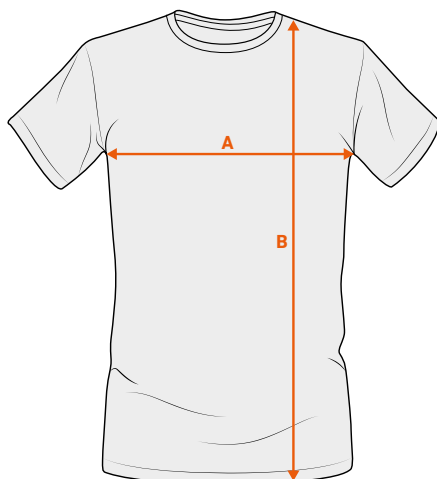

**T-SHIRT UNISEX**

EU Size	XS	S	M	L	XL	XXL
Chest width (cm)	45	48	51	54	57	60
Shoulder-to-bottom length (cm)	68	70	72	74	76	78

**T-SHIRT WOMEN**

EU Size	XS	S	M	L	XL	XXL
Chest width (cm)	50	52	54	56		
Shoulder-to-bottom length (cm)	60	62	64	66		

**TANKTOP UNISEX**

EU Size	XS	S	M	L	XL	XXL
Chest width (cm)	45	48	51	54	57	60
Shoulder-to-bottom length (cm)	69	71	73	75	77	79

**SWEATER UNISEX**

EU Size	XS	S	M	L	XL	XXL
Chest width (cm)	45	48	52	55	58	61
Shoulder-to-bottom length (cm)	66	68	74	76	78	80

**ZIP-HOODIE UNISEX**

EU Size	XS	S	M	L	XL	XXL
Chest width (cm)	49.5	52.5	55.5	58.5	61.5	64.5
Shoulder-to-bottom length (cm)	70	72	74	76	78	80

**WINDBREAKER UNISEX**

EU Size	XS	S	M	L	XL	XXL
Chest width (cm)	51	54	57	60	63	66
Shoulder-to-bottom length (cm)	74	76	78	80	82	84

**A CHEST WIDTH**  
**B SHOULDER-TO-BOTTOM LENGTH**